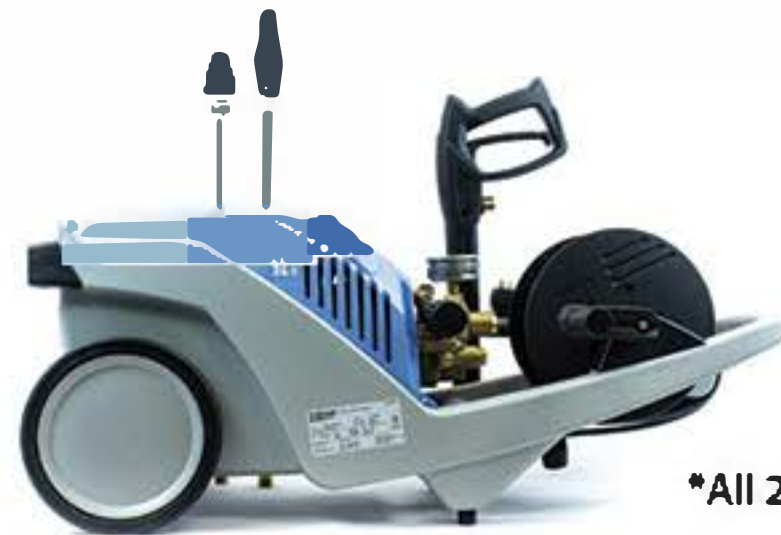

Ceramic-coated stainless steel plungers

Adjustable pressure

110v - 440v

Single or three phase

Can use up to 140° Fahrenheit water

All machines, unless noted otherwise, include: Hose, gun-jet, lance and at least one turbo nozzle, vario-jet nozzle or 25-degree fan tip nozzle.

All machines have a 1-year commercial, 2-year residential warranty against manufacture defects.

2-Wheel KRÄNZLE Pressure Washers

1122TST (Pro Grade) **2017T and 2020T** (Industrial Grade)

Our BEST SELLER, the 1122TST, and his brothers the 2017T and 2020T, all have a built-in hose reel with 50 ft hose, 2 nozzles, gun-jet and built-in chemical injectors. All are ideal for light industrial use such as agriculture, restaurants, auto detailing, manufacturing, oil rigs and more.