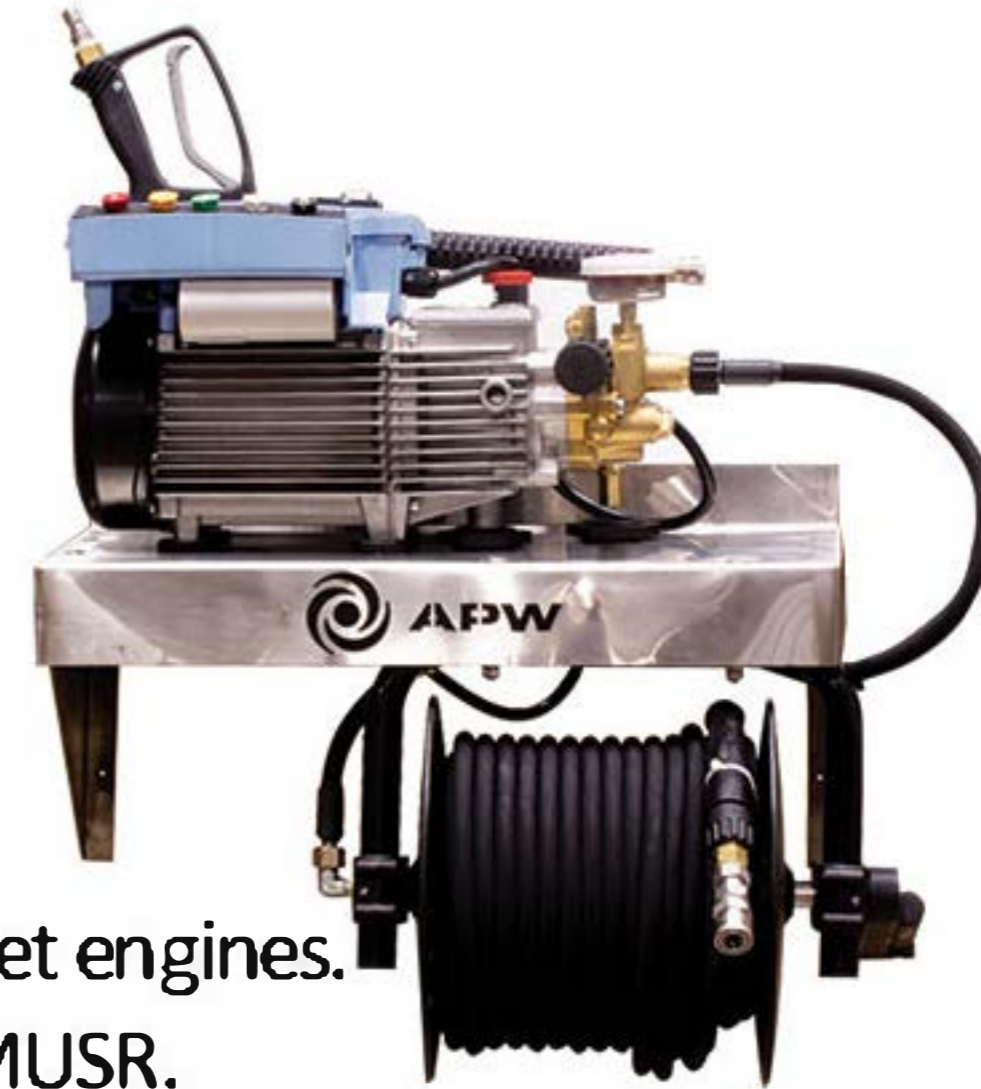

KRÄNZLE Stationary / Wall Mounted Pressure Washers

1622TS (Pro Grade)

K2020PMUSR (Industrial Grade)

Auto detailers LOVE these machines due to their performance and quiet engines. The 1622TS is ideal for the “pro-sumer”. Detail shops use the K2020PMUSR.