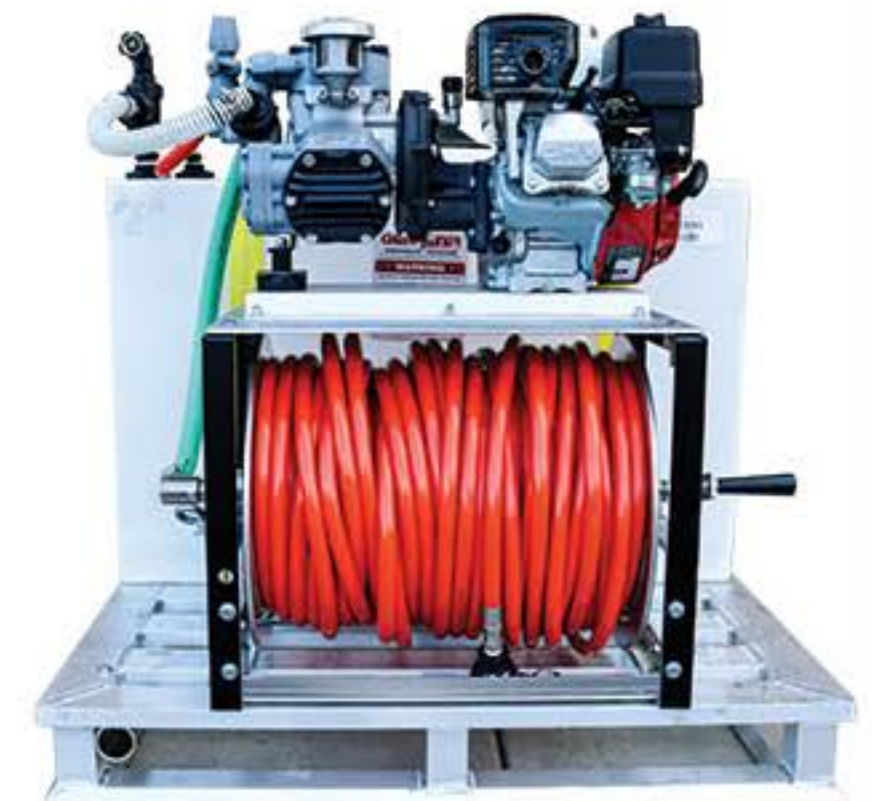

DIRT KILLER DF, DM and SW machines

In addition to our wholesale lines we also manufacture gas, hot water and soft wash systems with program pricing for authorized dealers.

SOFT WASH